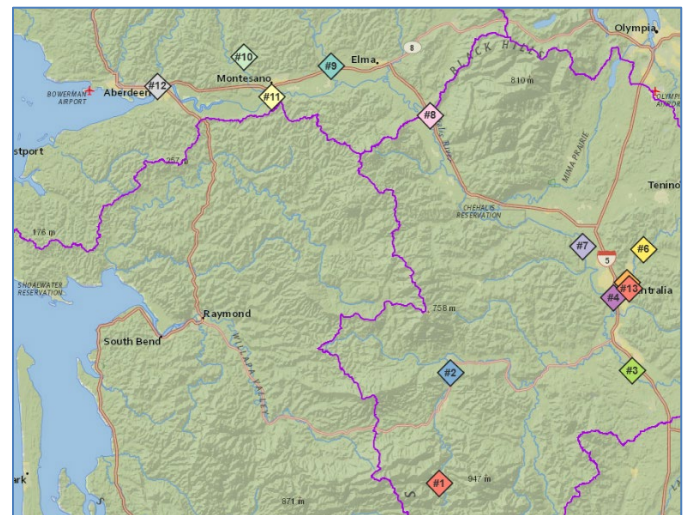

Chehalis Basin Flood Warning Email Alerts

Sign-Up Today!

Chehalis Basin Flood Warning System sends automatic email alerts about rising flood waters.

- #1 Chehalis River below Thrash Creek -- <https://bit.ly/2JVSzuj>.
- #2 Chehalis River near Doty -- <https://bit.ly/38HTeKq>.
- #3 Newaukum River near Chehalis -- <https://bit.ly/3pzrmhF>.
- #4 Chehalis River at Centralia -- <https://bit.ly/2lq8SPW>.
- #5 Skookumchuck River at Centralia -- <https://bit.ly/3pl1wO2>.
- #6 Skookumchuck River near Bucoda -- <https://bit.ly/2H3lATY>.
- #7 Chehalis River near Grand Mound -- <https://bit.ly/36zBoq1>.
- #8 Chehalis River at Porter -- <https://bit.ly/3ktep4Y>.
- #9 Satsop River near Satsop -- <https://bit.ly/2Us4emC>.
- #10 Wynoochee River near Montesano -- <https://bit.ly/32HnuB3>.
- #11 Chehalis River near Montesano -- <https://bit.ly/36CL9Ed>.
- #12 Wishkah River at Aberdeen -- <https://bit.ly/3w63JR8>.
- #13 China Creek above FCS at Centralia -- <https://bit.ly/3rZc6gl>.